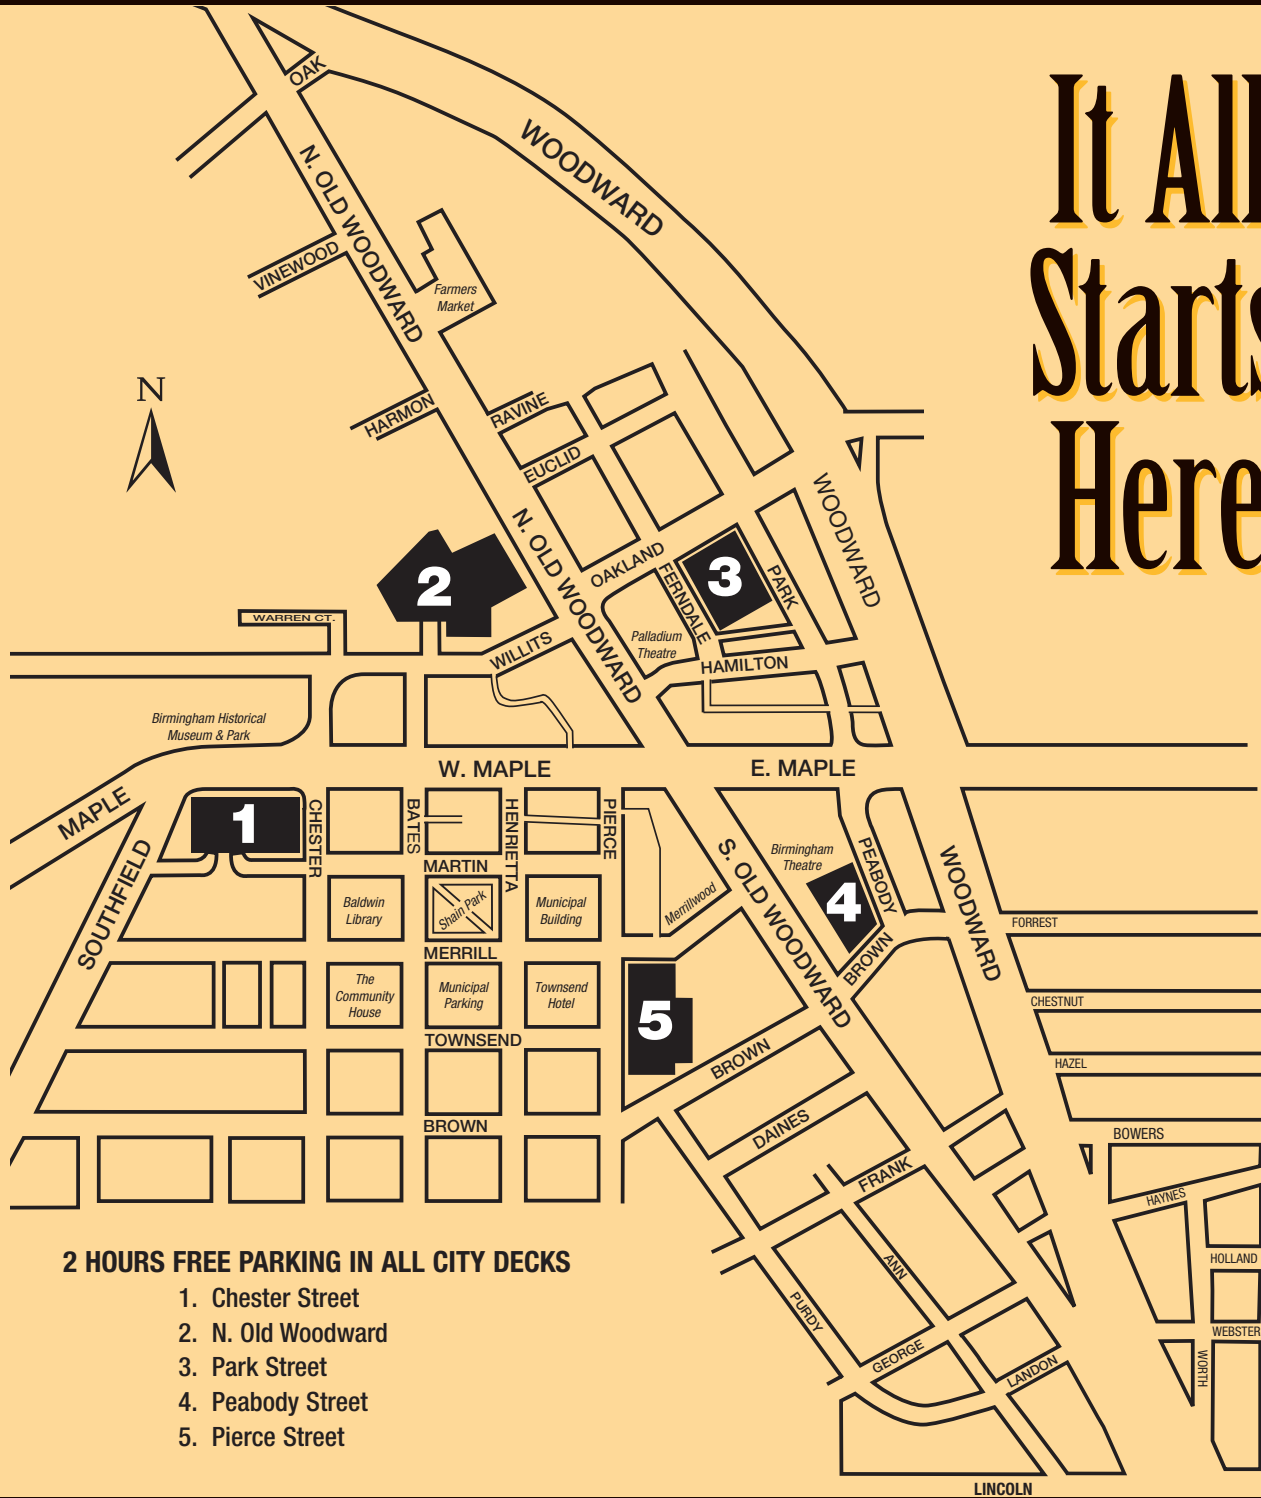

# It All Starts Here

2hrs free parking in all decks

248-433-3550

[www.enjoybirmingham.com](http://www.enjoybirmingham.com)